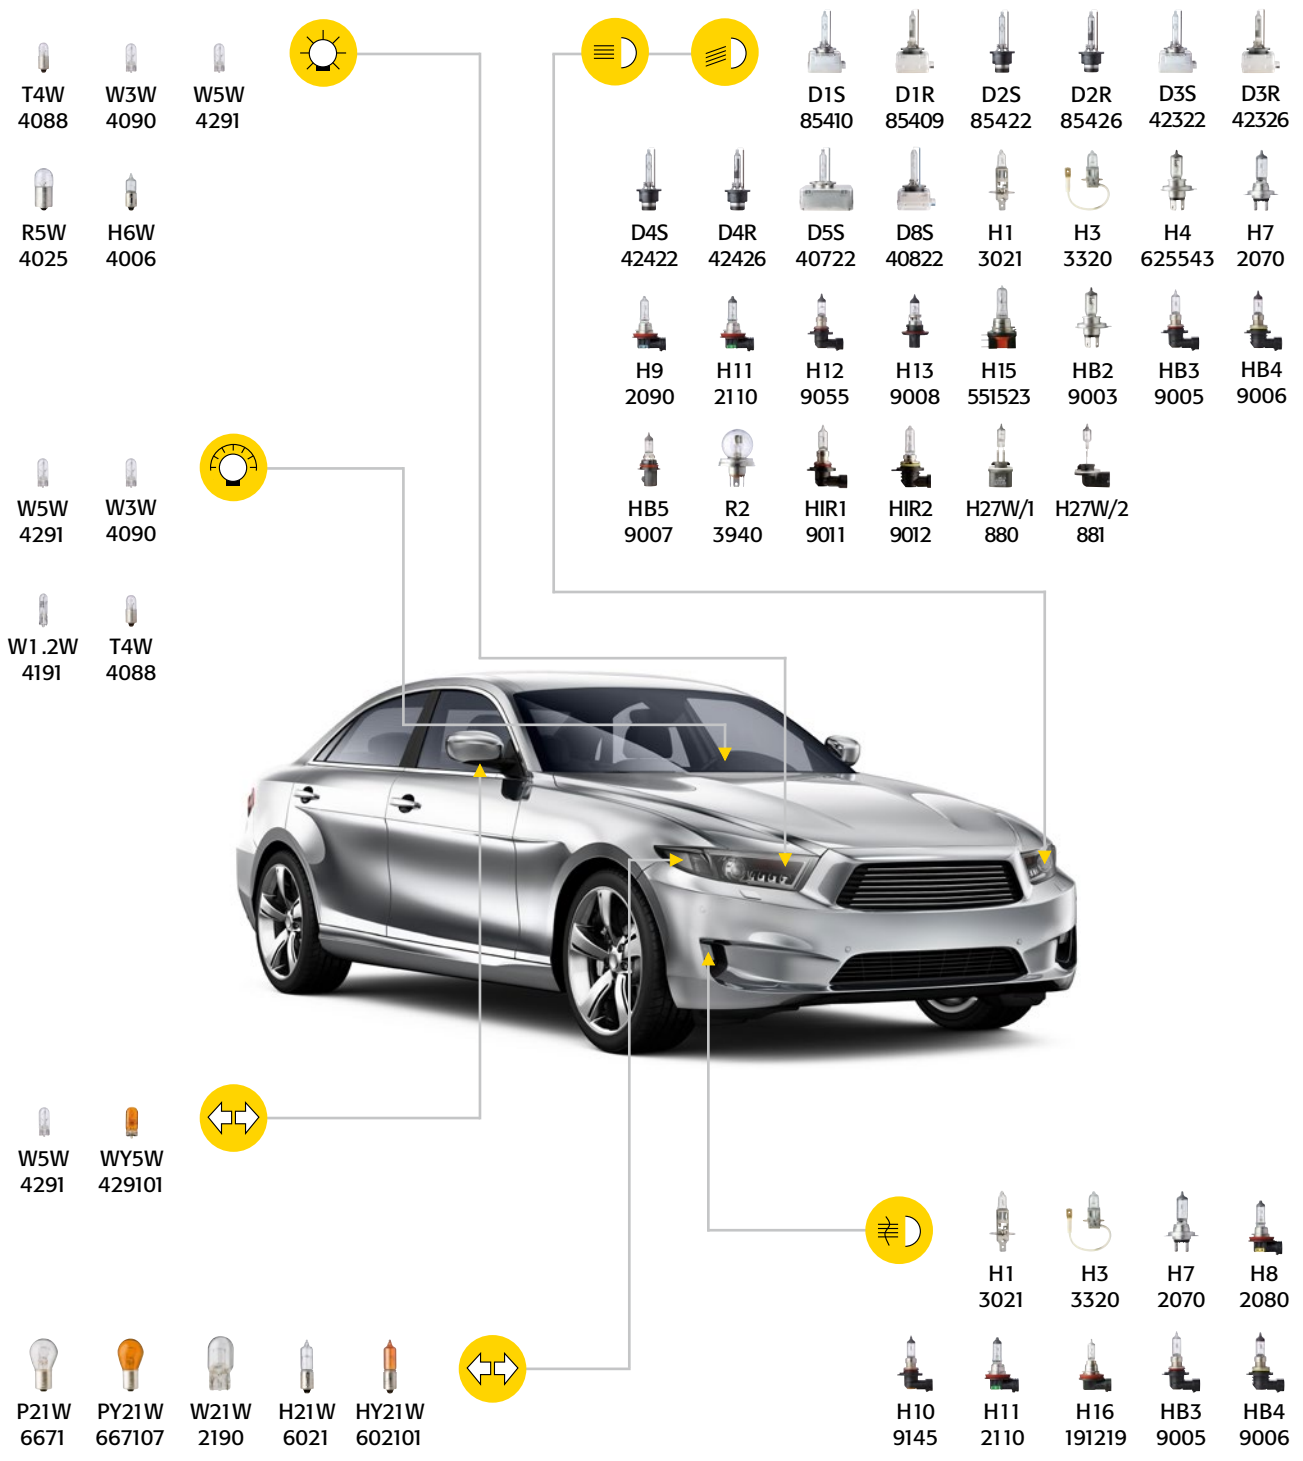

MADE IN QUALITY

AUTOMOTIVE LIGHTING SYSTEMS | FUSES | RELAYS | HORNS