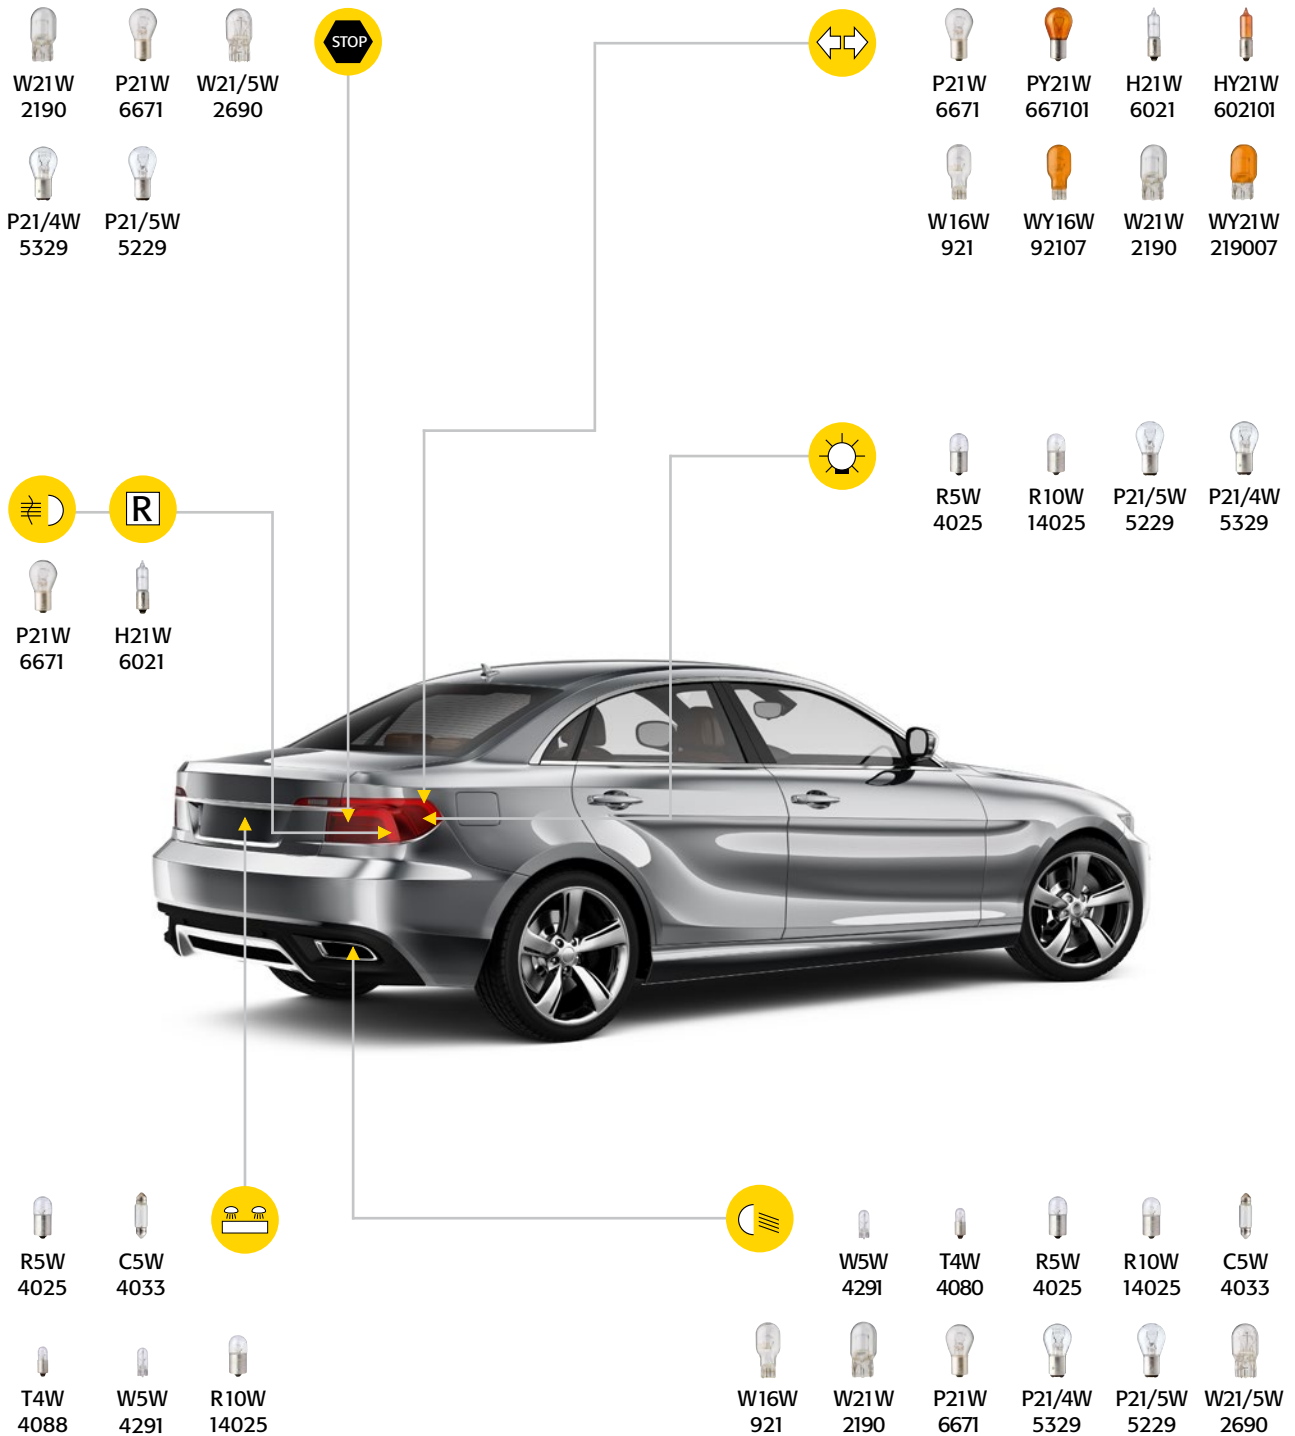

MADE IN QUALITY

AUTOMOTIVE LIGHTING SYSTEMS | FUSES | RELAYS | HORNS