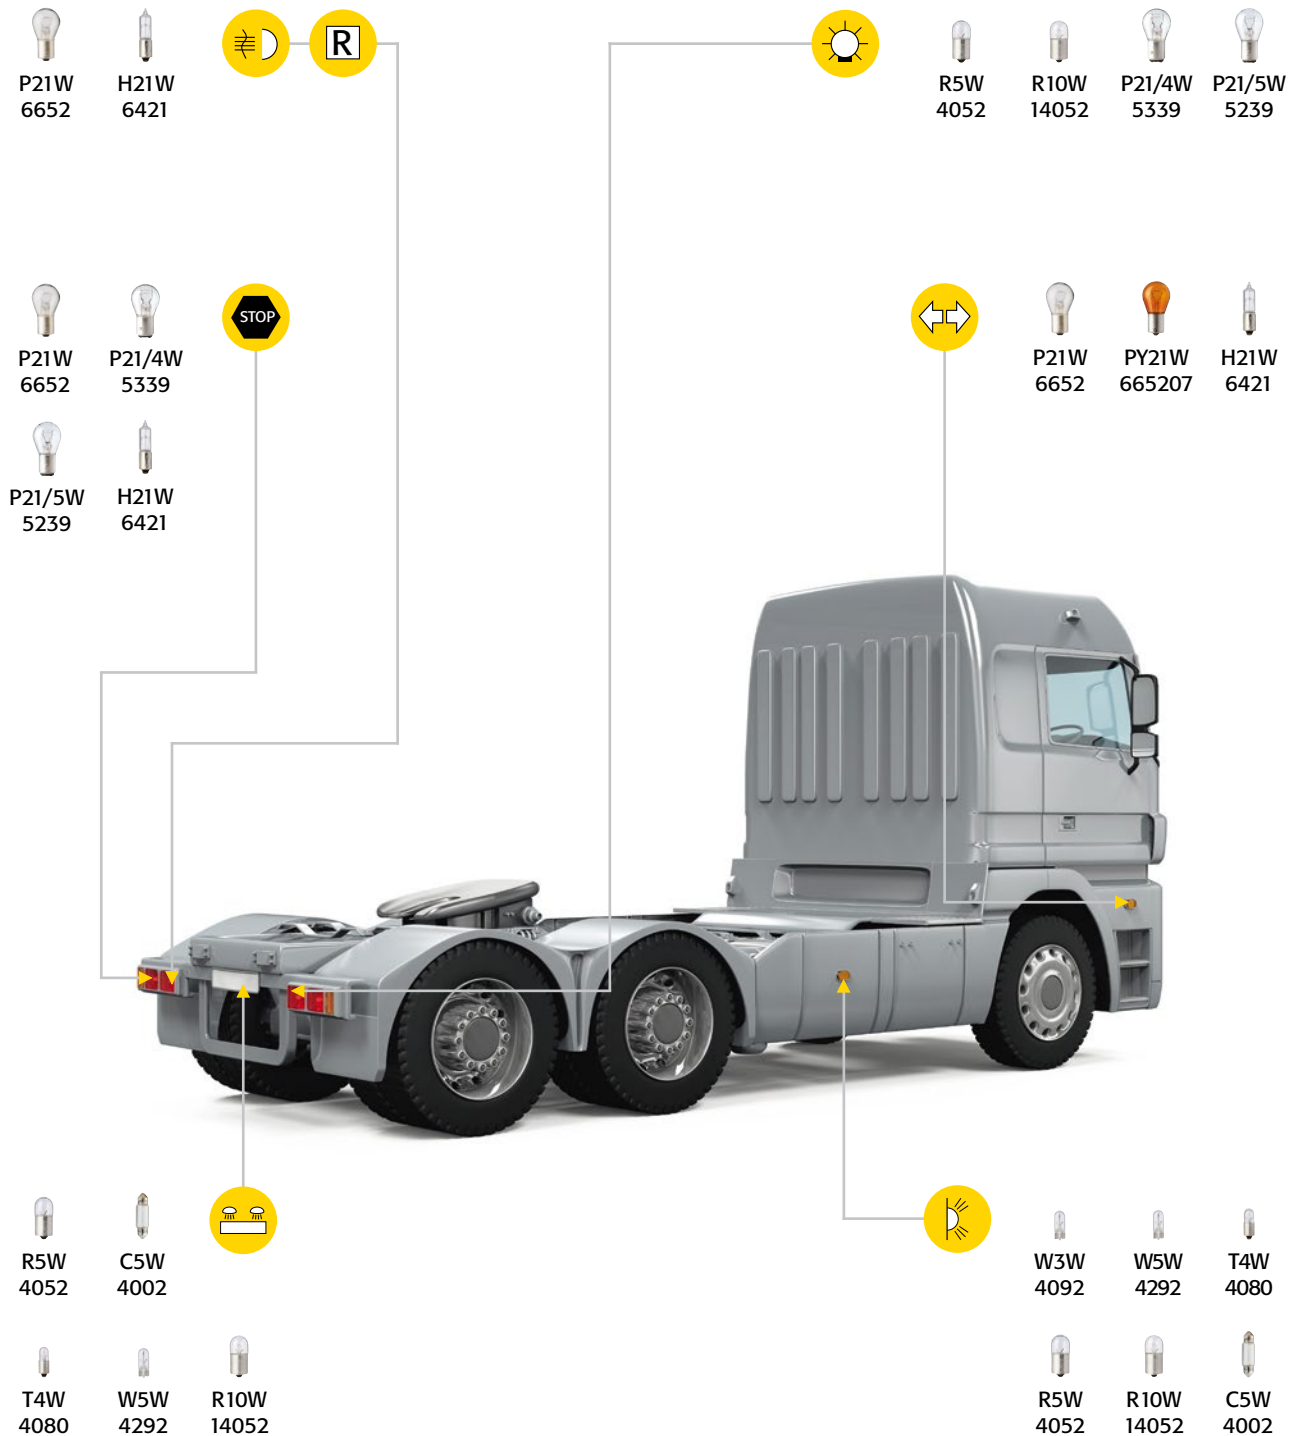

MADE IN QUALITY

AUTOMOTIVE LIGHTING SYSTEMS | FUSES | RELAYS | HORNS